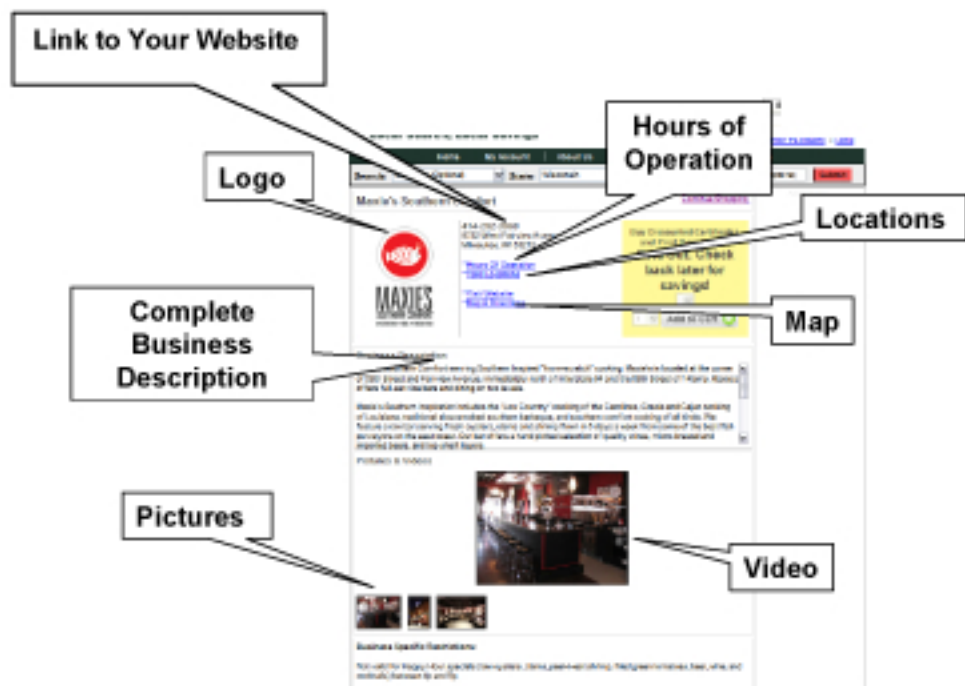

# Enhanced and Dynamic Business Information

**Corporate Office**  
**262.886.6328**